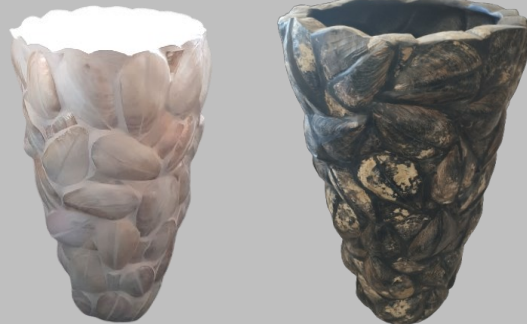

AD22259

Planter Kabibe in 50 x 90 cm. In 2 Farben